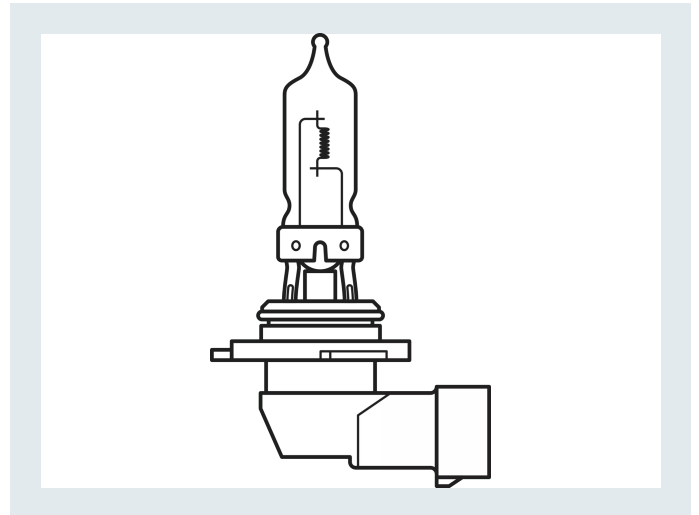

NEOLUX®
GERMAN TECHNOLOGY

NEOLUX Automotive Lighting
OSRAM GmbH

Marcel-Breuer-Str 4
80807 Munich, Germany

Phone +49 89 6213-0
Fax +49 89 6213-2020

www.neolux-lighting.com