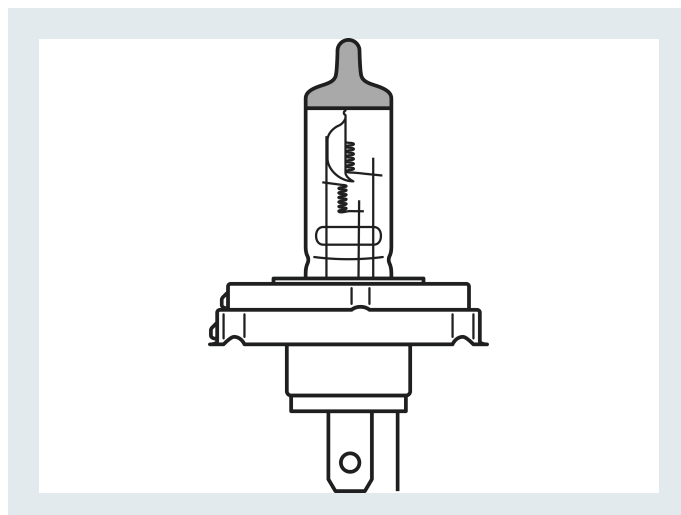

Legal advice

These products do not have ECE approval. This means they must not be used on public roads in any exterior application. Use on public roads leads to cancellation of operating license and loss of insurance coverage. Several countries do not allow sale and use of these products. Please contact your local distributor for information on the availability in your country.

NEOLUX®
GERMAN TECHNOLOGY

NEOLUX Automotive Lighting
OSRAM GmbH

Marcel-Breuer-Str 4
80807 Munich, Germany

Phone +49 89 6213-0
Fax +49 89 6213-2020

www.neolux-lighting.com