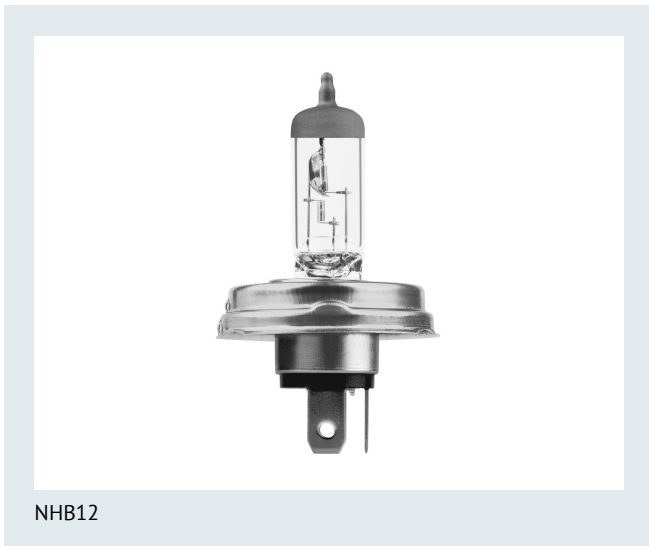

## Power Light 60/55 W 12 V P45t

These off-road lighting solutions from NEOLUX turn night into day. Choose from the robust and reliable Power Light, with its powerful light output, the Blue Power Light, with its stylish bluish white light, or the Weather Light, which is optimized for fog, rain or snow. Whether you need the dark spaces ahead to be brightly lit or are facing rough weather conditions, our off-road range has a solution for you.

Diameter	17.0 mm
Product weight	27.00 g
Length	82.0 mm
Lamp base	P45t
Diameter	17.0 mm

**Lifetime Data**

Lifespan Tc	450 hr
Lifespan B3	200 hr

**Capabilities**

Technology	Halogen lamp
------------	--------------