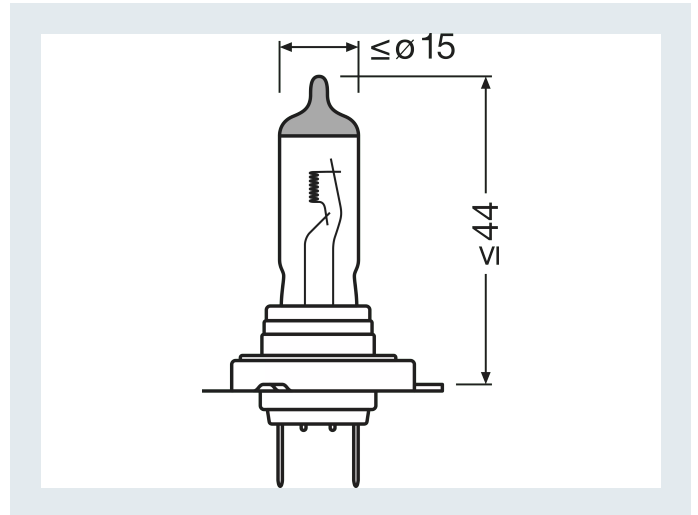

Legal advice

These products do not have ECE approval. This means they must not be used on public roads in any exterior application. Use on public roads leads to cancellation of operating license and loss of insurance coverage. Several countries do not allow sale and use of these products. Please contact your local distributor for information on the availability in your country.

NEOLUX®
GERMAN TECHNOLOGY

NEOLUX Automotive Lighting
OSRAM GmbH

Marcel-Breuer-Str 4
80807 Munich, Germany

Phone +49 89 6213-0
Fax +49 89 6213-2020

www.neolux-lighting.com