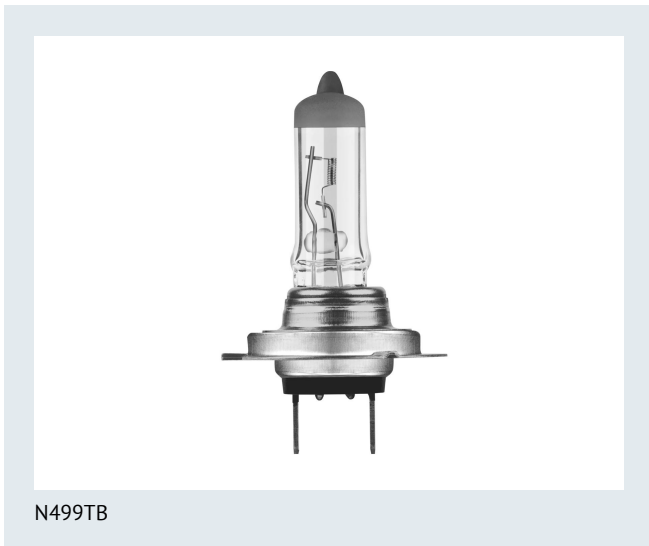

NEOLUX[®]
GERMAN TECHNOLOGY

Power Light 80 W 12 V PX26d

These off-road lighting solutions from NEOLUX turn night into day. Choose from the robust and reliable Power Light, with its powerful light output, the Blue Power Light, with its stylish bluish white light, or the Weather Light, which is optimized for fog, rain or snow. Whether you need the dark spaces ahead to be brightly lit or are facing rough weather conditions, our off-road range has a solution for you.

Areas of application

- Headlight
- Forestry, agriculture and the construction industry for off-road area

N499TB

Product information

Product type (off-road vs. on-road)	Off-road
Application (Category and Product specific)	Halogen headlight lamp

Electrical Data

Test voltage	13.2 V
Nominal wattage	80 W
Nominal voltage	12.0 V

Photometric Data

Nominal luminous flux	2500 lm
Luminous flux tolerance	±10 %

Physical Attributes & Dimensions

Product weight	10.07 g
Length	59.0 mm
Lamp base	PX26d
Diameter	9.8 mm