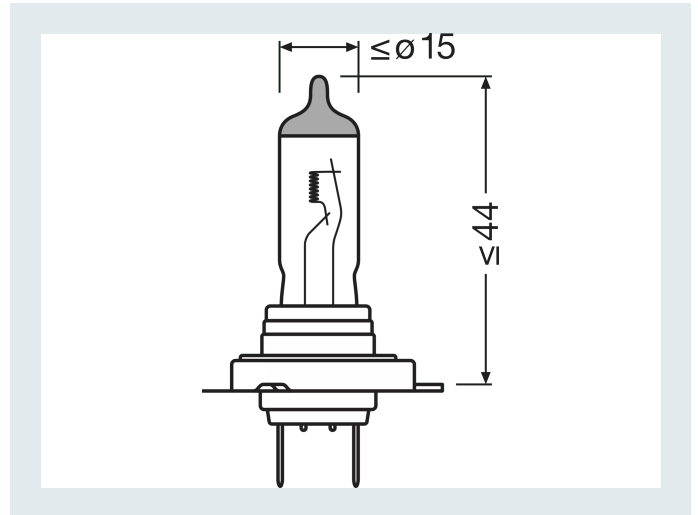

Legal advice

These products do not have ECE approval. This means they must not be used on public roads in any exterior application. Use on public roads leads to cancellation of operating license and loss of insurance coverage. Several countries do not allow sale and use of these products. Please contact your local distributor for information on the availability in your country.

NEOLUX®
GERMAN TECHNOLOGY

NEOLUX Automotive Lighting
OSRAM GmbH

Marcel-Breuer-Str 4
80807 Munich, Germany

Phone +49 89 6213-0
Fax +49 89 6213-2020

www.neolux-lighting.com