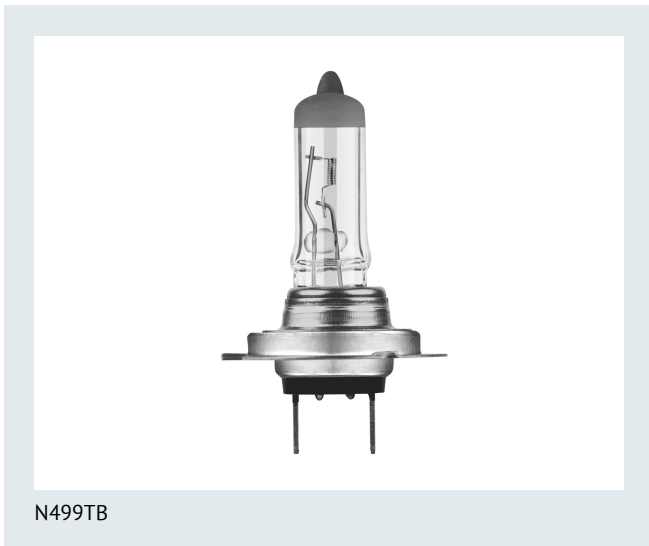

## Power Light 80 W 12 V PX26d

These off-road lighting solutions from NEOLUX turn night into day. Choose from the robust and reliable Power Light, with its powerful light output, the Blue Power Light, with its stylish bluish white light, or the Weather Light, which is optimized for fog, rain or snow. Whether you need the dark spaces ahead to be brightly lit or are facing rough weather conditions, our off-road range has a solution for you.

### Areas of application

- Headlight
- Forestry, agriculture and the construction industry for off-road area

N499TB

**Product information**

Product type (off-road vs. on-road)	Off-road
Application (Category and Product specific)	Halogen headlight lamp

**Electrical Data**

Test voltage	13.2 V
Nominal wattage	80 W
Nominal voltage	12 V

**Photometric Data**

Nominal luminous flux	2500 lm
Luminous flux tolerance	±10 %

**Physical Attributes & Dimensions**

Product weight	10.07 g
Length	59.0 mm
Lamp base	PX26d
Diameter	9.8 mm