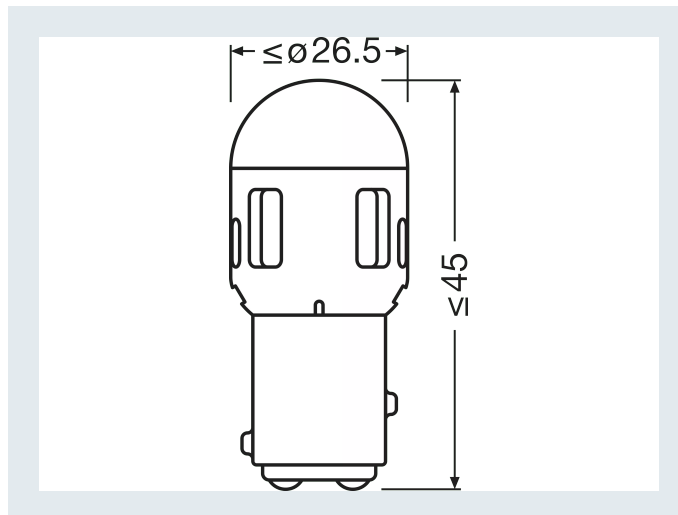

Packaging Information

Packaging description NEOLUX	EAN	Packaging type	Amount of article
NP2260CW-02B	4052899477476	BLISTER	2

Legal advice

These products do not have ECE approval. This means they must not be used on public roads in any exterior application. Use on public roads leads to cancellation of operating license and loss of insurance coverage. Several countries do not allow sale and use of these products. Please contact your local distributor for information on the availability in your country.

NEOLUX®
GERMAN TECHNOLOGY

NEOLUX Automotive Lighting
OSRAM GmbH

Marcel-Breuer-Str 4
80807 Munich, Germany

Phone +49 89 6213-0
Fax +49 89 6213-2020

www.neolux-lighting.com