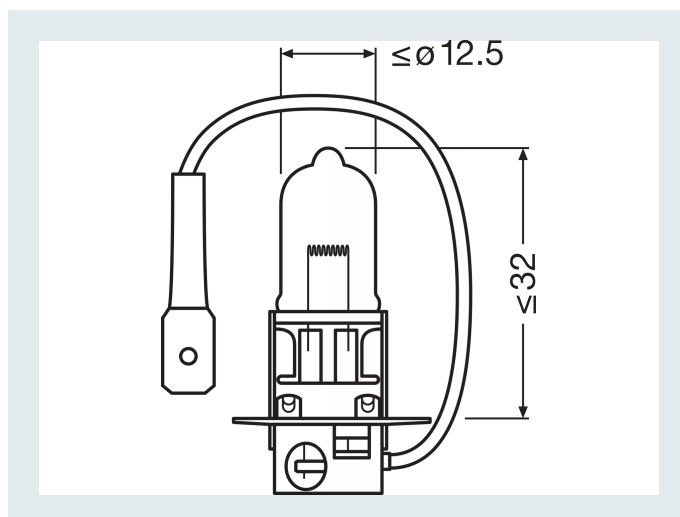

Legal advice

These products do not have ECE approval. This means they must not be used on public roads in any exterior application. Use on public roads leads to cancellation of operating license and loss of insurance coverage. Several countries do not allow sale and use of these products. Please contact your local distributor for information on the availability in your country.

NEOLUX®
GERMAN TECHNOLOGY

NEOLUX Automotive Lighting
OSRAM GmbH

Marcel-Breuer-Str 4
80807 Munich, Germany

Phone +49 89 6213-0
Fax +49 89 6213-2020

www.neolux-lighting.com