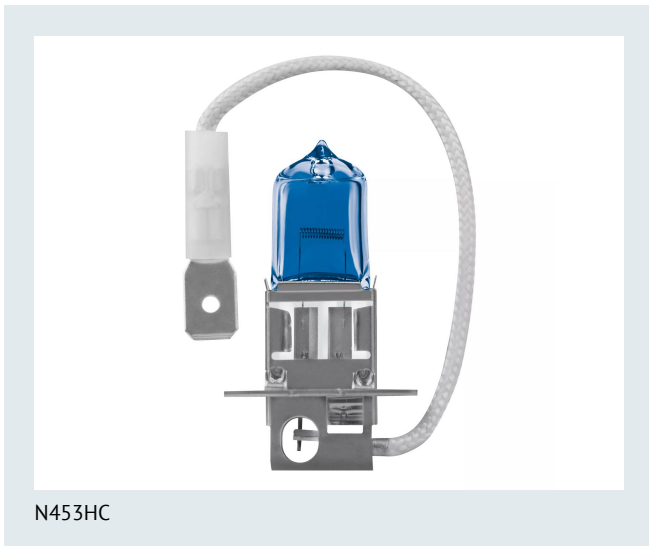

## Blue Power Light 80 W 12 V PK22S

These off-road lighting solutions from NEOLUX turn night into day. Choose from the robust and reliable Power Light, with its powerful light output, the Blue Power Light, with its stylish bluish white light, or the Weather Light, which is optimized for fog, rain or snow. Whether you need the dark spaces ahead to be brightly lit or are facing rough weather conditions, our off-road range has a solution for you.

## Product datasheet

N453HC

**Product information**

Product type (off-road vs. on-road)	Off-road
Application (Category and Product specific)	Halogen headlight lamp

**Electrical Data**

Power input	68 W
Test voltage	13.2 V
Nominal wattage	80 W
Nominal voltage	12 V

**Photometric Data**

Color temperature	5000 K
Nominal luminous flux	1450 lm
Luminous flux tolerance	±15 %

**Physical Attributes & Dimensions**

Diameter	11.0 mm
Product weight	6.90 g
Length	42.0 mm
Lamp base	PK22s
Diameter	11.0 mm